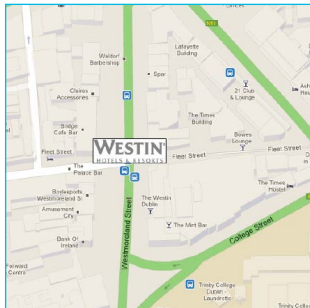

## Directions

### By Car:

The hotel is located on Westmoreland Street, overlooking Trinity College. There is paid parking available in certain areas. Driving in Dublin is not recommended and benefits from advanced planning.

### By Bus:

The following bus numbers travel to Westmoreland Street: 7b, 7d, 11, 16, 26, 46a, 46b, 66, 66a, 66b, 67, 84x, 116.

### By Rail:

The nearest Irish Rail station to the hotel is Tara Street Station. When you exit the station, turn right into Luke Street, then right again into Townsend Street. Take the left into College Street and walk straight until you reach Westmoreland Street.